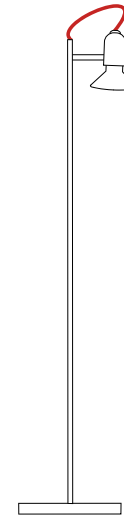

Stehstrahler

Stabiler Stehfuß, in den der RE-FLECT Strahler und das Kabel eingesteckt sind. Drei Meter Stoffkabel mit montiertem Stecker, wahlweise in fünf verschiedenen Farben (letzte Art. Nr.). Fassung E 27, max. 100 Watt, mit integriertem Schalter. Gesamthöhe 160 cm

Free-standing spotlight

The RE-FLECT free-standing spotlight features a stable base, and an upright that also houses the cable. Includes three meters/9' of fabric-covered cable (five colors available), and an E27 / medium base socket, suitable for bulbs up to 100 watts. Total height: 160 cm / 63".