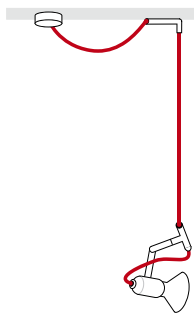

Pendelstrahler

Abhäng-Strahler mit Gelenk zum Drehen, Kippen und Wenden. Inkl. drei Meter Zuleitungskabel, wahlweise in fünf verschiedenen Farben (letzte Art.Nr.). Inklusive Deckenanschlussdose und Kabelumlenker zur dezentralen Montage sowie speziellem Wandhaken zum einfachen Einhängen des Strahlers. Sämtliche Metallteile in Chrom.

Fassung E 27, max. 100 Watt, mit integriertem Schalter.

Pendant spotlight

Featuring a special T-shaped cable guide that enables the spotlight to be turned, tilted and angled. Three meters/9' of fabric-covered cable are also included - choose from five different colors (last digit of product code indicates color). This pendant spotlight also comprises a ceiling rose, an L-shaped cable guide, and special wall hooks - so suspending it from practically anywhere on the ceiling couldn't be simpler. All metal parts are chrome-plated, and an E27 / medium base socket with an integrated switch, suitable for bulbs up to 100 watts, comes as standard.

Wandstrahler

Wie Pendelstrahler, jedoch mit einfach zu montierendem 400 mm Wandausleger. Inklusive drei Meter Stoffkabel, wahlweise in fünf verschiedenen Farben und vormontiertem Stecker (letzte Art. Nr.).

Fassung E27, max. 100 Watt, mit integriertem Schalter.

Wall spotlight

The same as the pendant light, except this version features a 400 mm/15" wall bracket. Includes three meters / 9' of fabric-covered cable (five colors available), a plug, and an E27 / medium base socket with switch, suitable for bulbs up to 100 watts.

Stehstrahler