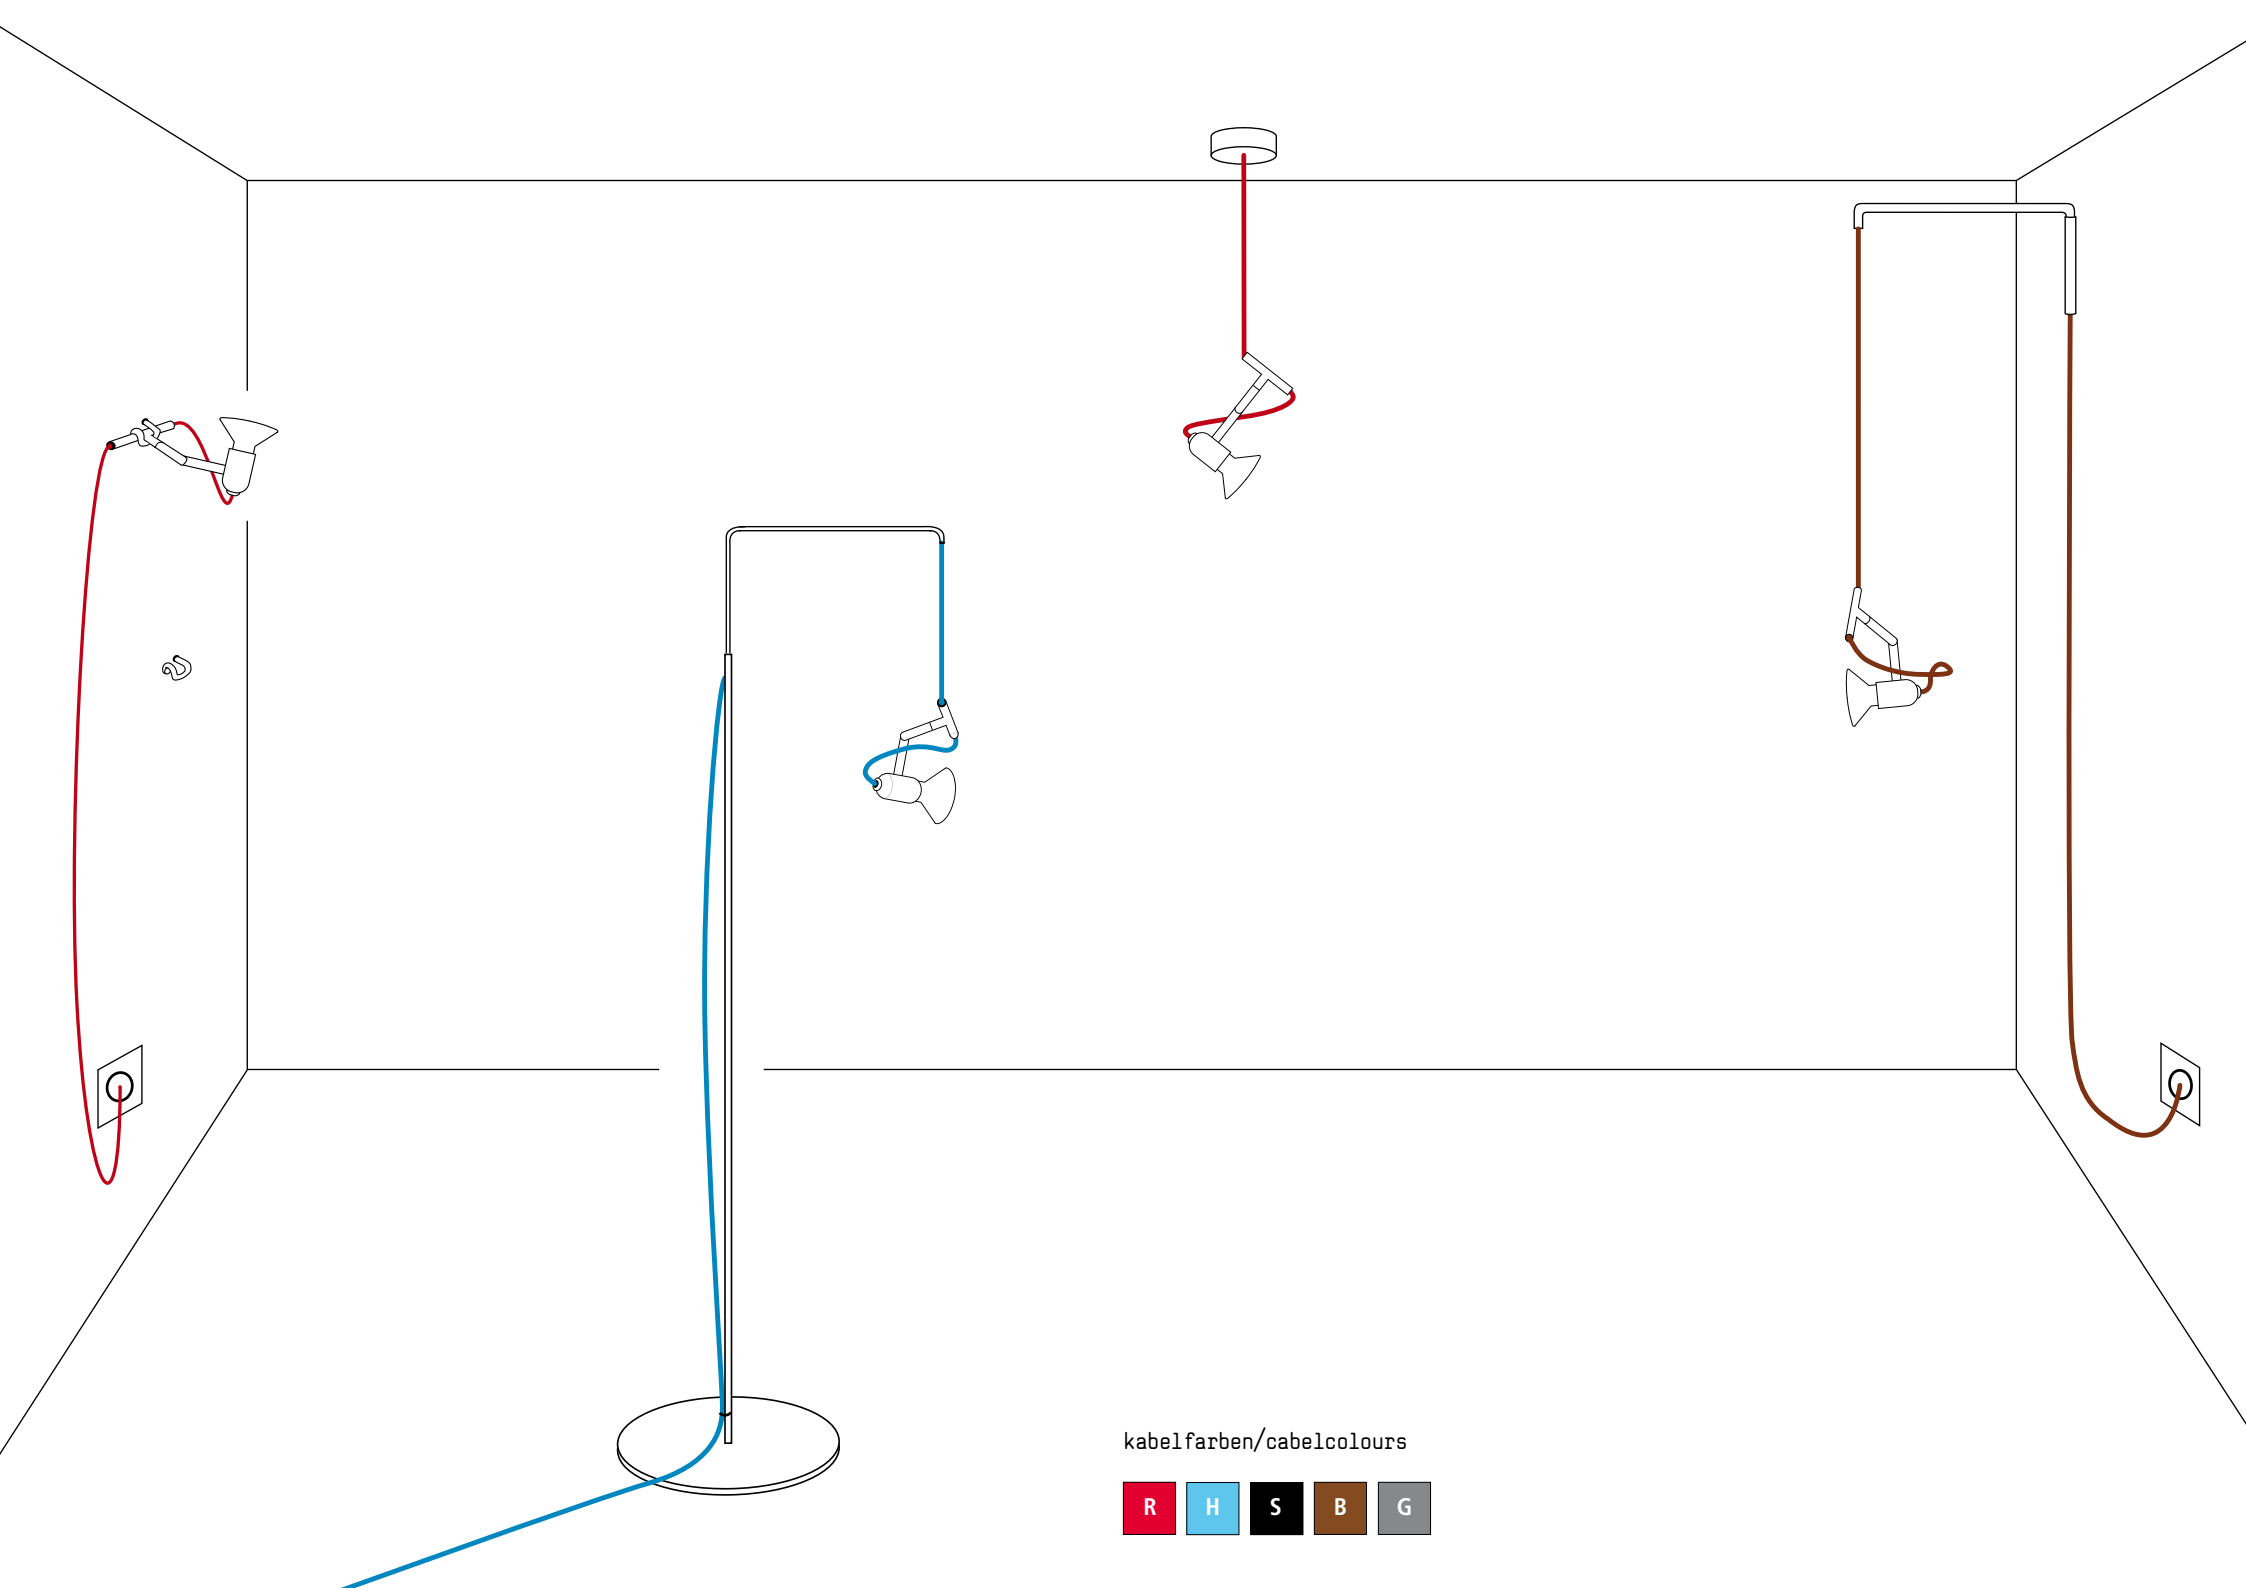

In terms of technical specifications, this spotlight is similar to the RE-LIGHT range. RE-FLECT is extremely versatile and can be turned, tilted, and angled to practically any position. The clever way the cable is threaded means it can be quickly and easily adjusted to any height. Fabric-covered cable, available in five different colors, provides the finishing touch. For a great look, hang multiple spotlights in a group. RE-FLECT is available as a pendant, freestanding, or wall light. All metal parts are chrome-plated, and all versions feature a socket with integrated switch. For optimum effect, use an E27 / medium base reflector bulb.

Fassung E 27, max. 100 Watt, mit integriertem Schalter.

Pendant spotlight

Featuring a special T-shaped cable guide that enables the spotlight to be turned, tilted and angled. Three meters/9' of fabric-covered cable are also included - choose from five different colors (last digit of product code indicates color). This pendant spotlight also comprises a ceiling rose, an L-shaped cable guide, and special wall hooks - so suspending it from practically anywhere on the ceiling couldn't be simpler. All metal parts are chrome-plated, and an E27 / medium base socket with an integrated switch, suitable for bulbs up to 100 watts, comes as standard.

Free-standing spotlight

The RE-FLECT free-standing spotlight features a stable base, and an upright that also houses the cable. Includes three meters/9' of fabric-covered cable (five colors available), and an E27 / medium base socket, suitable for bulbs up to 100 watts. Total height: 160 cm / 63".