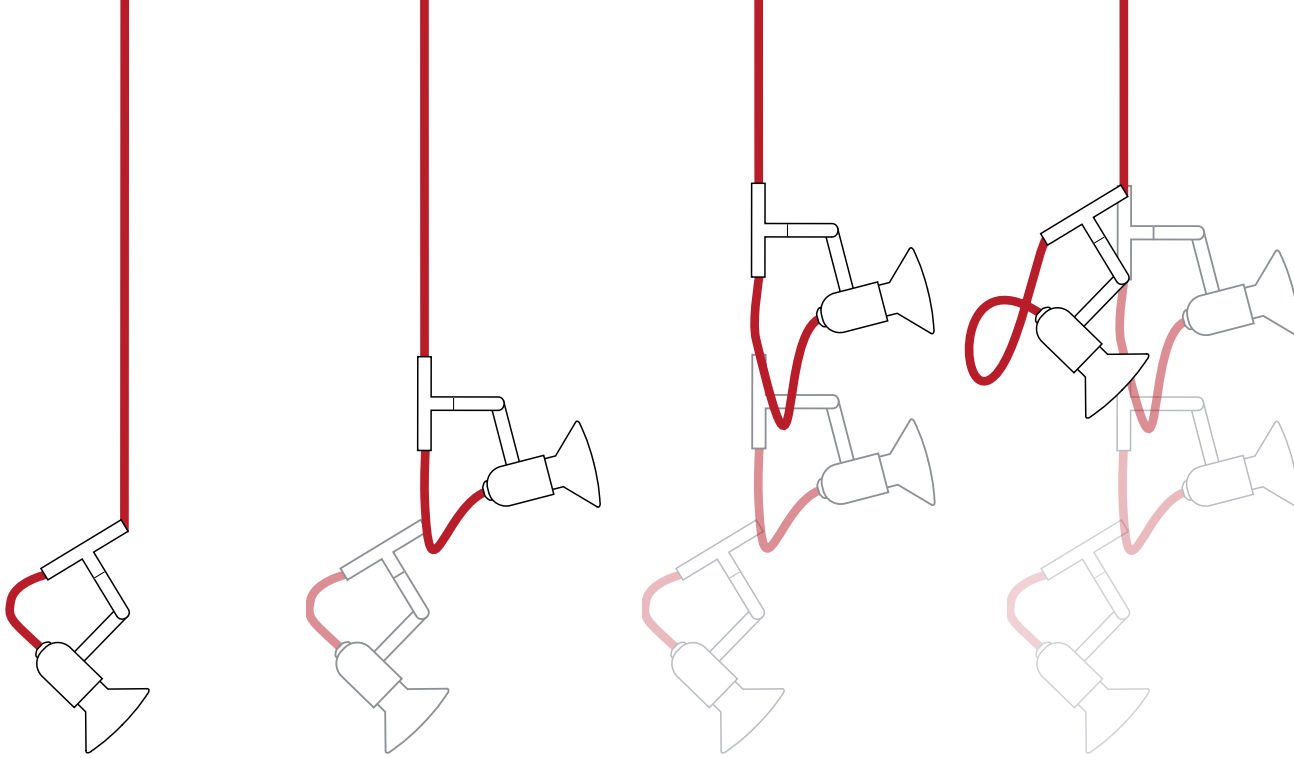

RE-FLECT

Dieser Strahler ist der technische Bruder der RE-LIGHT Serie. RE-FLECT ist sehr flexibel, lässt sich nach Wunsch drehen, kippen und wenden. Durch seine clevere Kabeldurchschleifung lässt sich der Strahler stufenlos und einfach in der Höhe verstellen. Die Stoffkabel in fünf verschiedenen Farben setzen den gewünschten Akzent. Am liebsten hält sich RE-Light in kleinen Gruppen mit Artgenossen auf ... RE-FLECT hängt von der Decke, steht eingesteckt im Standfuß auf dem Boden oder kann an der Wand befestigt werden. Sämtliche Metallteile sind in Chrom, in allen Variationen ist ein Schalter in der Fassung integriert. Beste Lichtwirkung mit Reflektorlampe E27.

In terms of technical specifications, this spotlight is similar to the RE-LIGHT range. RE-FLECT is extremely versatile and can be turned, tilted, and angled to practically any position. The clever way the cable is threaded means it can be quickly and easily adjusted to any height. Fabric-covered cable, available in five different colors, provides the finishing touch. For a great look, hang multiple spotlights in a group. RE-FLECT is available as a pendant, freestanding, or wall light. All metal parts are chrome-plated, and all versions feature a socket with integrated switch. For optimum effect, use an E27 / medium base reflector bulb.