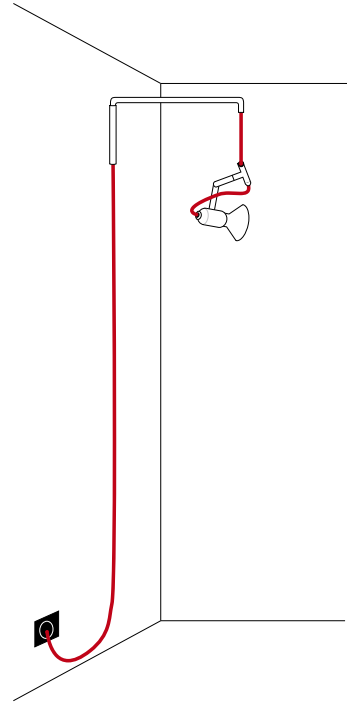

In terms of technical specifications, this spotlight is similar to the RE-LIGHT range. RE-FLECT is extremely versatile and can be turned, tilted, and angled to practically any position. The clever way the cable is threaded means it can be quickly and easily adjusted to any height. Fabric-covered cable, available in five different colors, provides the finishing touch. For a great look, hang multiple spotlights in a group. RE-FLECT is available as a pendant, freestanding, or wall light. All metal parts are chrome-plated, and all versions feature a socket with integrated switch. For optimum effect, use an E27 / medium base reflector bulb.

kabelfarben/cabelcolours

- R
- H
- S
- B
- G

Pendelstrahler

Abhäng-Strahler mit Gelenk zum Drehen, Kippen und Wenden. Inkl. drei Meter Zuleitungskabel, wahlweise in fünf verschiedenen Farben (letzte Art.Nr.). Inklusive Deckenanschlussdose und Kabelumlenker zur dezentralen Montage sowie speziellem Wandhaken zum einfachen Einhängen des Strahlers. Sämtliche Metallteile in Chrom.

Fassung E 27, max. 100 Watt, mit integriertem Schalter.

Pendant spotlight

Featuring a special T-shaped cable guide that enables the spotlight to be turned, tilted and angled. Three meters/9' of fabric-covered cable are also included - choose from five different colors (last digit of product code indicates color). This pendant spotlight also comprises a ceiling rose, an L-shaped cable guide, and special wall hooks - so suspending it from practically anywhere on the ceiling couldn't be simpler. All metal parts are chrome-plated, and an E27 / medium base socket with an integrated switch, suitable for bulbs up to 100 watts, comes as standard.

Free-standing spotlight

The RE-FLECT free-standing spotlight features a stable base, and an upright that also houses the cable. Includes three meters/9' of fabric-covered cable (five colors available), and an E27 / medium base socket, suitable for bulbs up to 100 watts. Total height: 160 cm / 63".